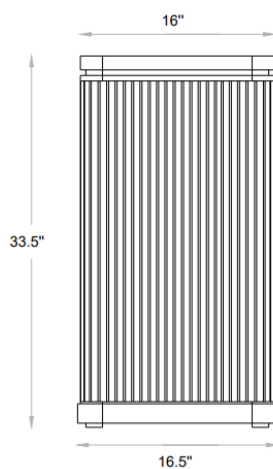

# SOLVANG square

1051S trash only

1051SA w/ash tray

Design By Elite Studio

## OVERALL DIMENSIONS

Removable - 13 gallon  
Galvanized Liner Included