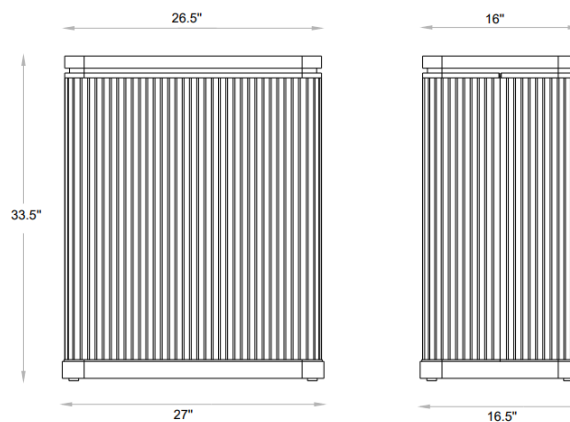

SOLVANG rectangle

1051 trash only
1051A w/ash tray

Design By Elite Studio

OVERALL DIMENSIONS

Removable - 33 gallon
Galvanized Liner Included