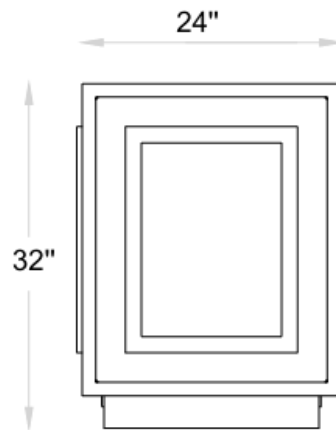

## OVERALL DIMENSIONS

Removable - 33 gallon  
Powder Coat Galvanized Liner  
Included