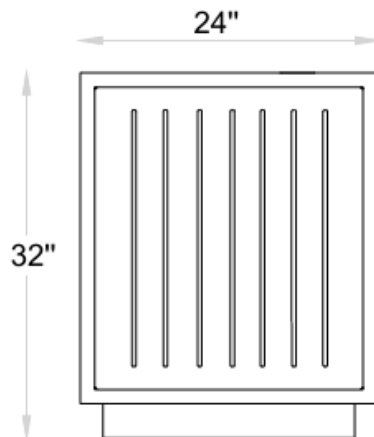

CALABASAS

1047W

Design By Elite Studio

OVERALL DIMENSIONS

Removable - 33 gallon
Powder Coat Galvanized Liner
Included