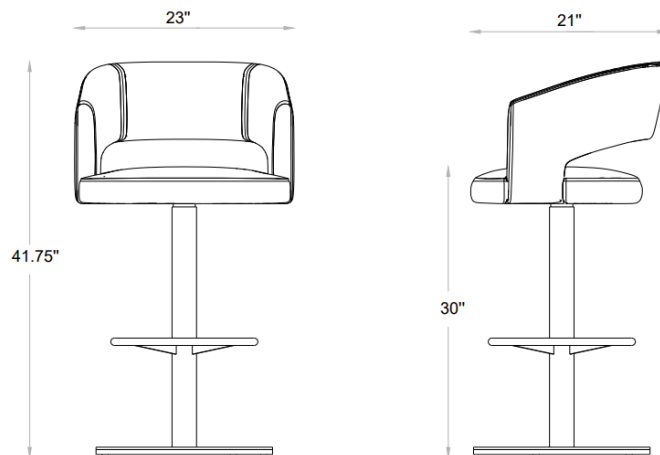

## H4054BS-30

Design By Carl Muller

WEIGHT 49 lbs

COM 2.0 yds

WEIGHT CAPACITY 300 lbs

### OVERALL DIMENSIONS

[elitemodern.com](http://elitemodern.com)