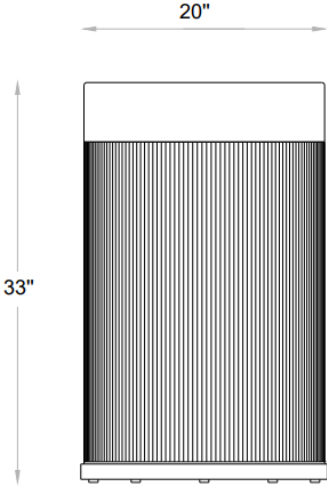

GOLETA

1049R

Design By Elite Studio

OVERALL DIMENSIONS

Removable Liner Included