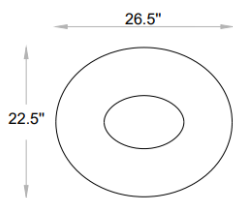

OVAL

1048R

Design By Elite Studio

OVERALL DIMENSIONS

Removable Liner Included