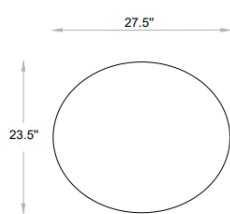

OVAL w/rain bonnet

1048R-H

Design By Elite Studio

OVERALL DIMENSIONS

Removable Liner Included