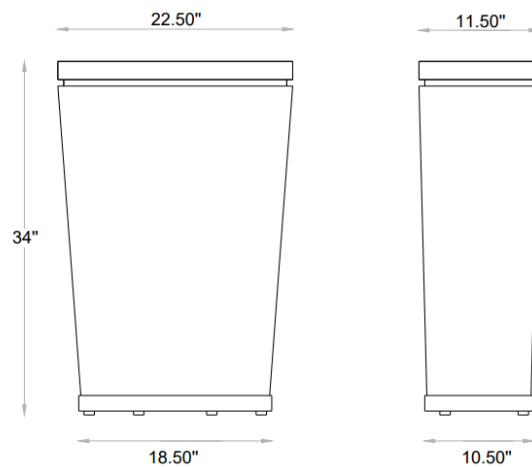

PYRAMID half round

1046F

Design By Elite Studio

OVERALL DIMENSIONS

Removable Liner Included