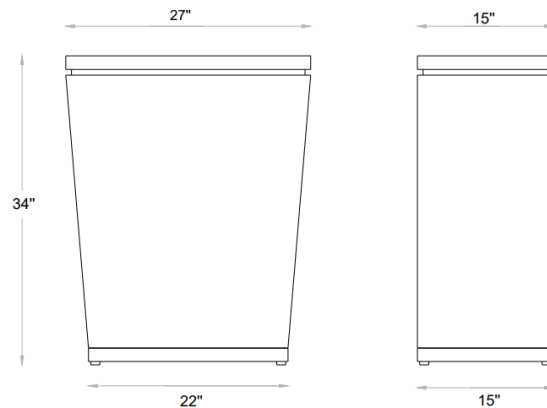

# PYRAMID

1046 trash only  
1046A w/ash tray

Design By Elite Studio

## OVERALL DIMENSIONS

Removable Liner Included