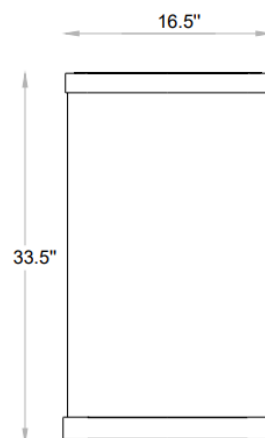

CAVA square

1045S trash only

1045SA w/ash tray

Design By Javier Palomares

OVERALL DIMENSIONS

Removable Liner Included

elitemodern.com