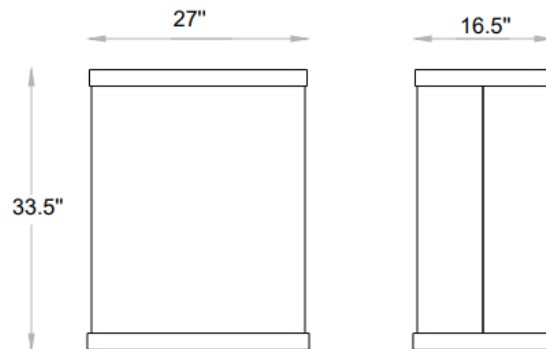

CAVA

1045 trash only

1045A w/ash tray

Design By Javier Palomares

OVERALL DIMENSIONS

Removable Liner Included