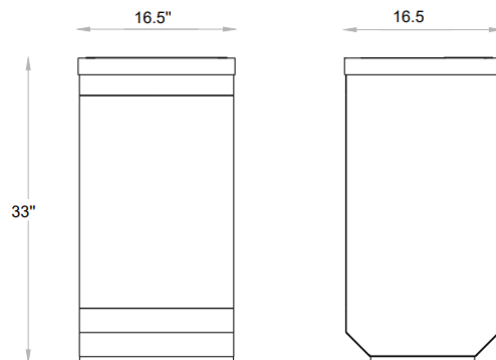

# PRISMA square

1043S trash only

1043SA w/ash tray

Design By Javier Palomares

## OVERALL DIMENSIONS

Removable Liner Included