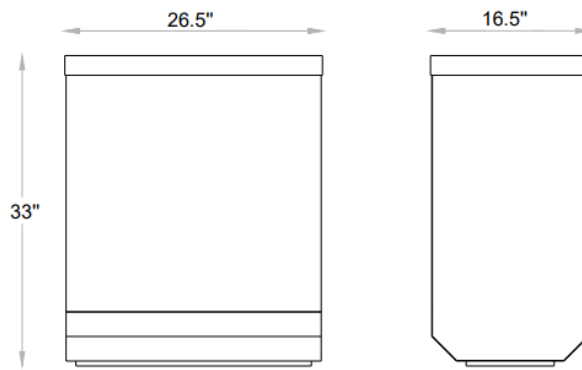

# PRISMA

1043 trash only  
1043A w/ash tray

Design By Javier Palomares

## OVERALL DIMENSIONS

Removable Liner Included