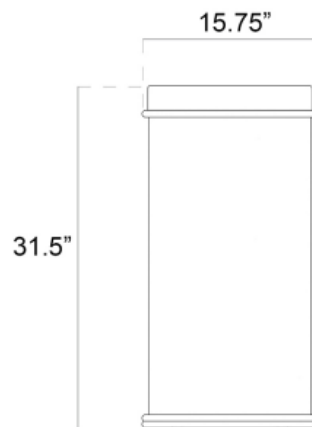

PIRU

1042

Design By Elite Studio

OVERALL DIMENSIONS

Removable Liner Included