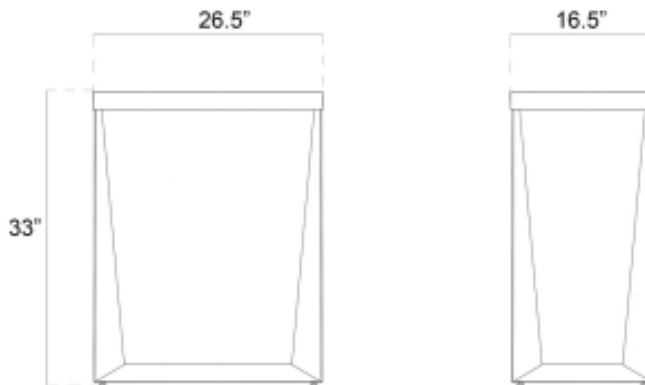

# FACET

1041 trash only

1041A w/ash tray

Design By Javier Palomares

## OVERALL DIMENSIONS

Removable Liner Included