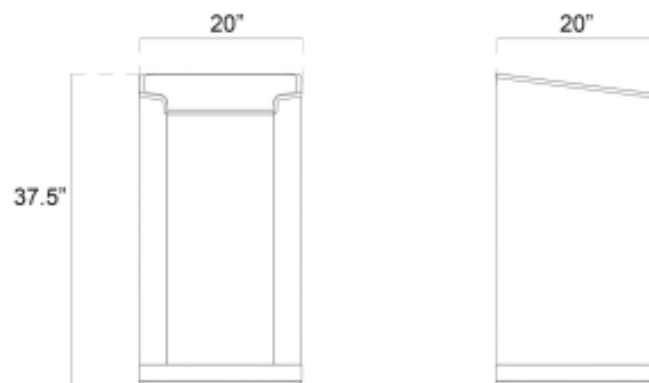

PORTOLA

1039 trash only
1039A w/ash tray

Design By Javier Palomares

OVERALL DIMENSIONS

Removable Liner Included