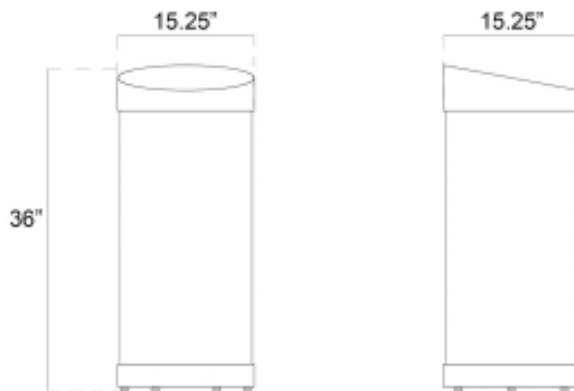

RODEO

1035 trash only
1035A w/ash tray

Design By Javier Palomares

OVERALL DIMENSIONS

Removable Liner Included