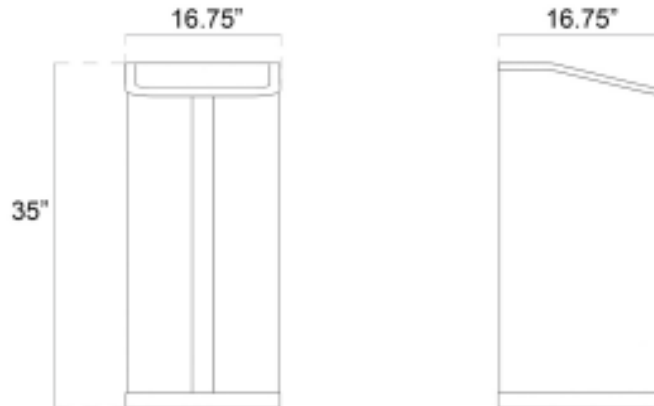

HILLCREST

1034 trash only

1034 A w/ash tray

Design By Javier Palomares

OVERALL DIMENSIONS

Choice of laser cut label :
Trash
Recycle
Compost

Removable Liner Included