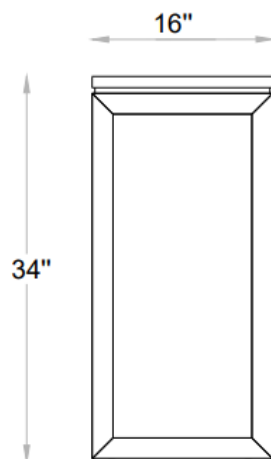

# NAPA square

1031S trash only  
1031SA w/ash tray

Design By Javier Palomares

## OVERALL DIMENSIONS

Removable Liner Included