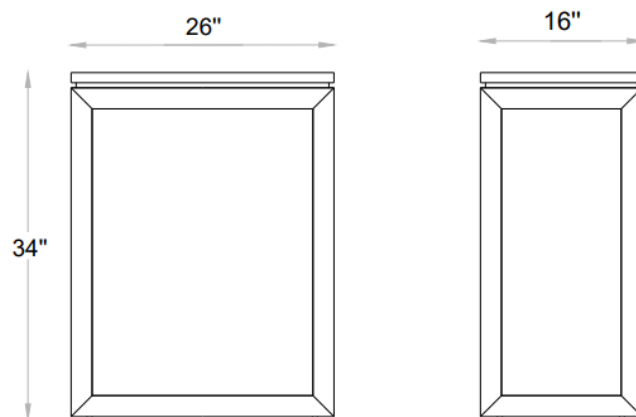

NAPA

1031 trash only

1031A w/ash tray

Design By Javier Palomares

OVERALL DIMENSIONS

Removable Liner Included