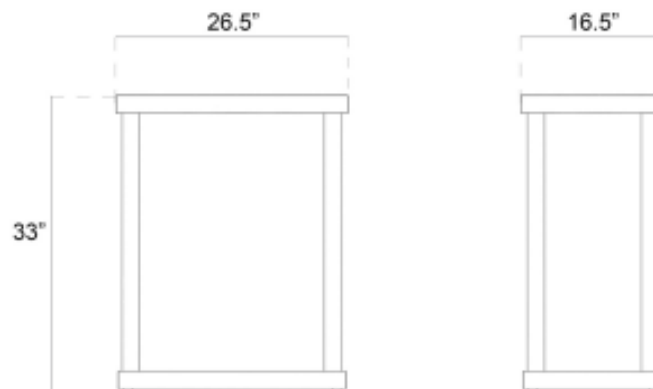

FILLMORE

1030 trash only

1030A w/ash tray

Design By Elite Studio

OVERALL DIMENSIONS

Removable Liner Included