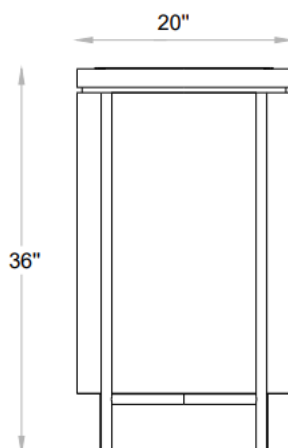

METRO round

1040R trash only

1040RA w/ash tray

Design By Javier Palomares

OVERALL DIMENSIONS

Removable - 24 gallon
Galvanized Liner Included