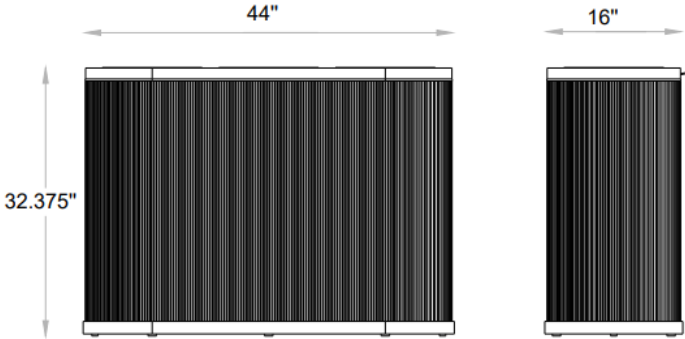

SOLVANG triple

1050T

Design By Elite Studio

OVERALL DIMENSIONS

Removable 3 - 13 gallon
Plastic Liner Included