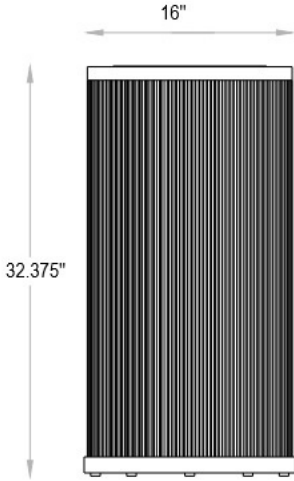

SOLVANG single

1050

Design By Elite Studio

OVERALL DIMENSIONS

Removable - 13 gallon
Plastic Liner Included