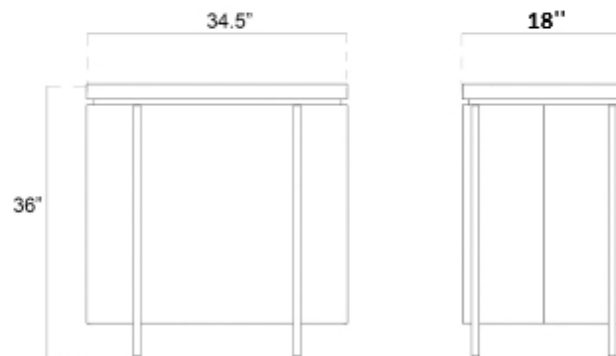

METRO

1040 trash only

1040A w/ash tray

Design By Javier Palomares

OVERALL DIMENSIONS

Removable Liner Included