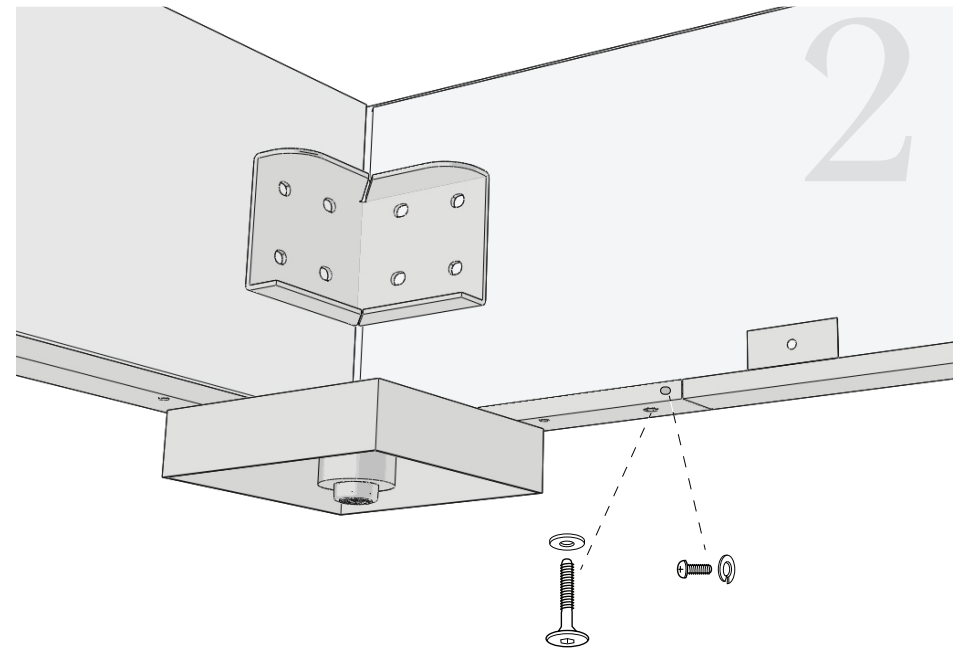

9021Q Queen Bed
9021CK California King
9021EK Eastern King

Hardware

 Button Head Screw
x16

 Washer
x22

 Flathead Allen Screw
x4

 Button Head Screw
x4

 Lock Washer
x4

 * Flathead Allen Screw
x2

 Small Allen Wrench
x1

 Large Allen Wrench
x1

Align rear panel with side panel and secure as shown. Adjust as needed for tight fit.
Repeat on opposite side.

Before attaching to headboard, secure as shown. Repeat on opposite side.

Align side panels with headboard and secure.

Tighten all screws to finish assembly.