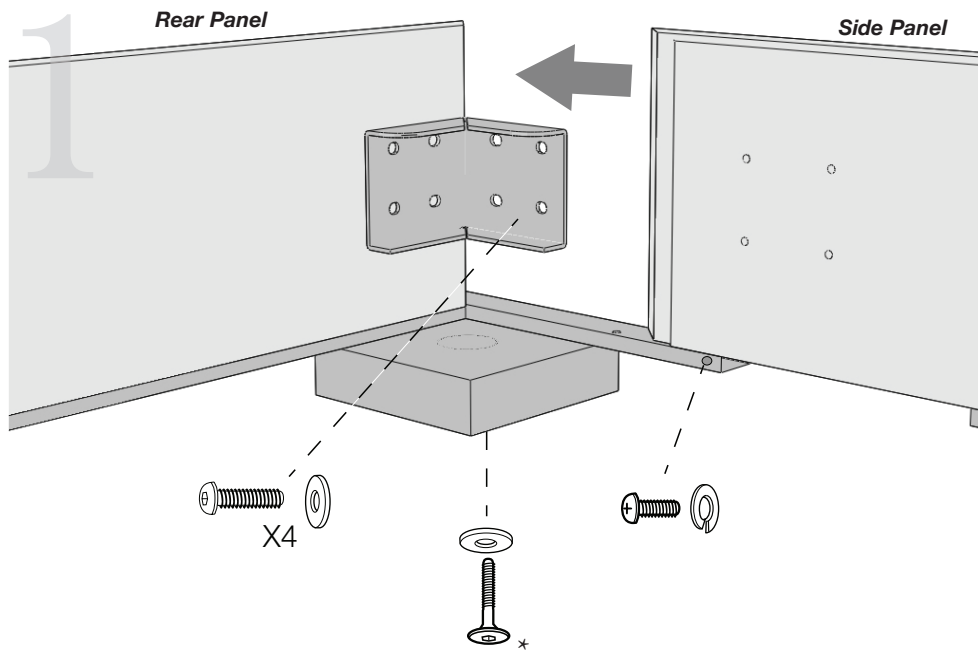

9021Q Queen Bed
9021CK California King
9021EK Eastern King

Hardware

 Button Head Screw
x16

 Washer
x22

 Flathead Allen Screw
x4

 Button Head Screw
x4

 Lock Washer
x4

 * Flathead Allen Screw
x2

 Small Allen Wrench
x1

 Large Allen Wrench
x1

Align rear panel with side panel and secure as shown. Adjust as needed for tight fit.
Repeat on opposite side.

Before attaching to headboard, secure as shown. Repeat on opposite side.

Align side panels with headboard and secure.

Tighten all screws to finish assembly.