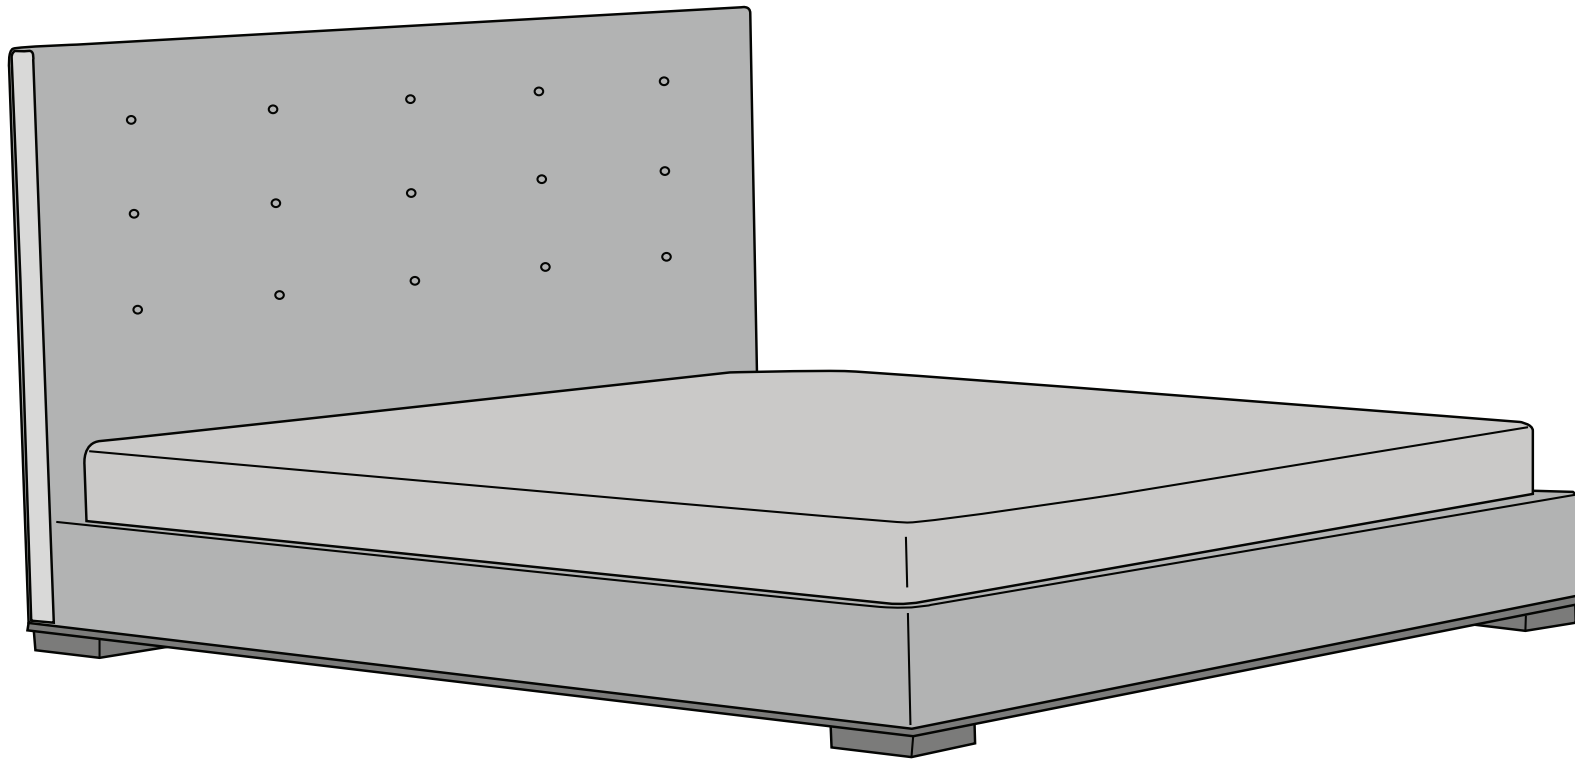

9021Q Queen Bed
9021CK California King
9021EK Eastern King

Hardware

 Button Head Screw
x16

 Washer
x22

 Flathead Allen Screw
x4

 Button Head Screw
x4

 Lock Washer
x4

 * Flathead Allen Screw
x2

 Small Allen Wrench
x1

 Large Allen Wrench
x1

Align rear panel with side panel and secure as shown. Adjust as needed for tight fit.
Repeat on opposite side.

Before attaching to headboard, secure as shown. Repeat on opposite side.

Align side panels with headboard and secure.

Tighten all screws to finish assembly.